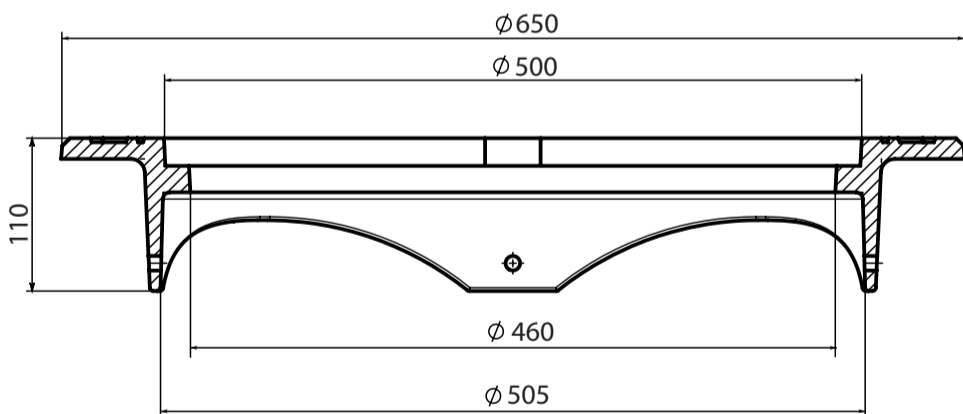

Cover art. 500Mg D400

Frame art. 500Fg D400

Standard	EN124 : 1994
EN 124 Class	D400
Place of installation	Carriageways of roads
Material	Grey Cast Iron
Packing	Wooden Pallets
Quantity per Pallet	16 sets